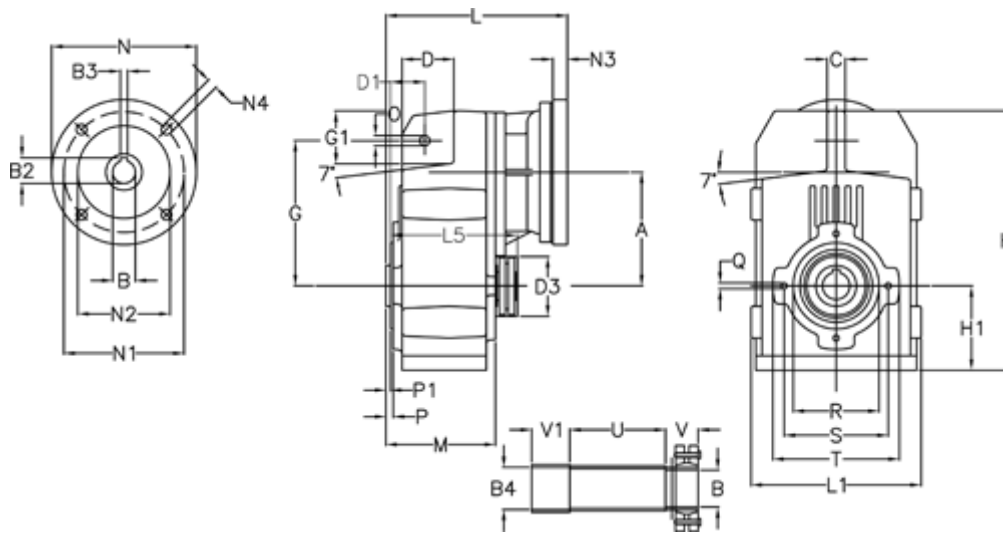

Article number: 29560104475220
 Description: Shaft mounted gear
 A102S-44,7-P63B5

Measures

A = 112.50	D1 = 35.0	I5 = 159.5	P1 = 3.0	V1 = 36
B = 25	d3 = 77	M = 100.5	Q = M8x12	
B1 = 11	G = 140	N = 140	R = 80	
B2 = 12.8	G1 = 51.0	N1 = 115	S = 100	
B3 = 4	H = 251.0	N2 = 95	T = 120	
B4 = 27	H1 = 84.0	N4 = M8x19	Tightening torque N m = 8.5	
C = 20	L = 185.5	O = 11	U = 70.0	
D = 47.5	L1 = 170	P = 4.5	V = 34	